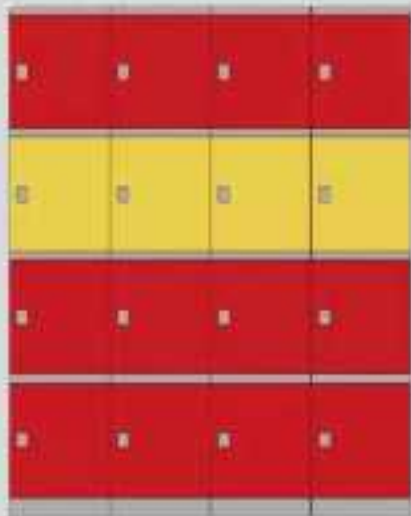

CWHF12

ABS Storage
lockers with lock
(Medium)

Dimension | 380 * 500 * 470 mm