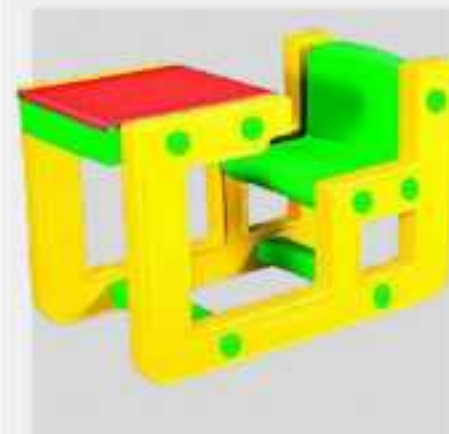

Kindergarten Furniture

Dimension | 13 inch

CWKG07

Moulded
chairs

CWKG08

Scholar
single seater

Dimension | 28 * 15 * 20 inch