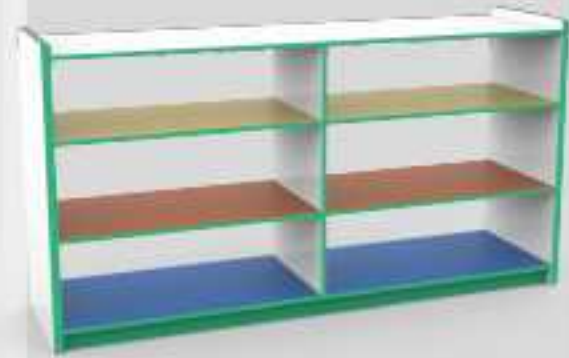

Wooden Shelves

CKKG68

Storage Wooden
Shelf

Dimension

1200 * 300 * 650 mm