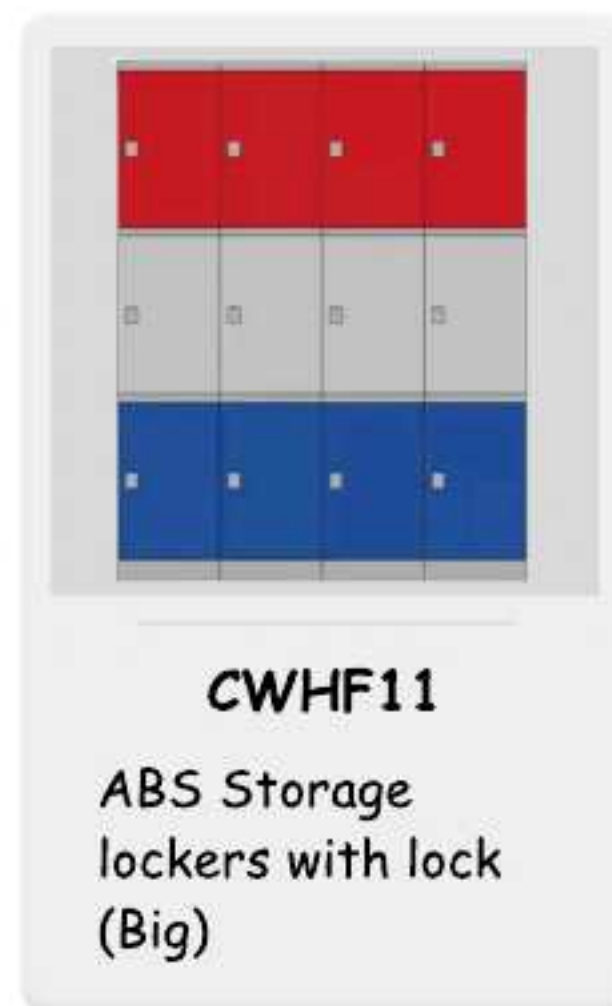

Hostel Furniture

Dimension | 380 * 500 * 628 mm